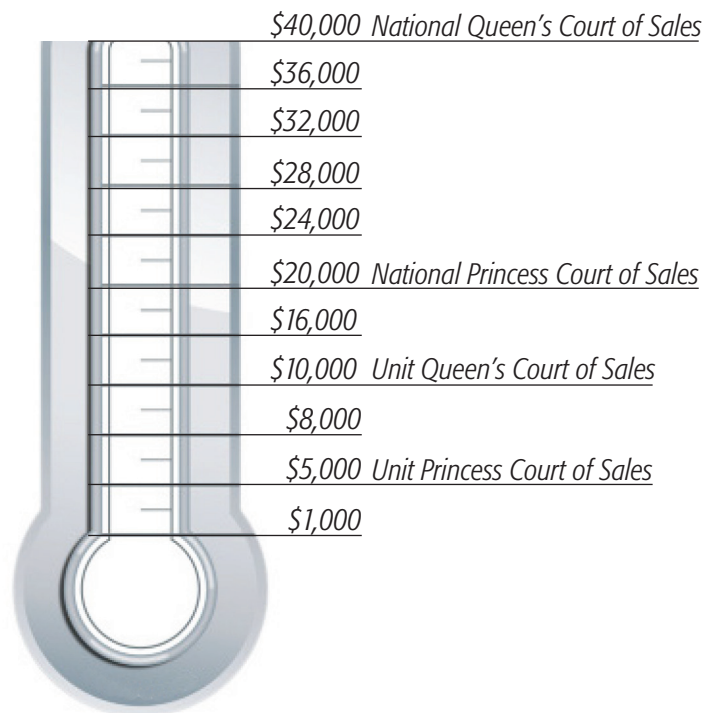

Tracking my way to **Success**

National Queen's Court of Sharing 24 Qualified Personal Team Members

12 Qualified New Team Members - National Princess Court
6 Qualified New Team Members - Unit Queen's Court
3 Qualified New Team Members - Unit Princess Court

National Queen's Court of Sales \$40,000 in Retail Sales

The Key is the Bee!

Order about \$1650 ws each month to reach the goal!